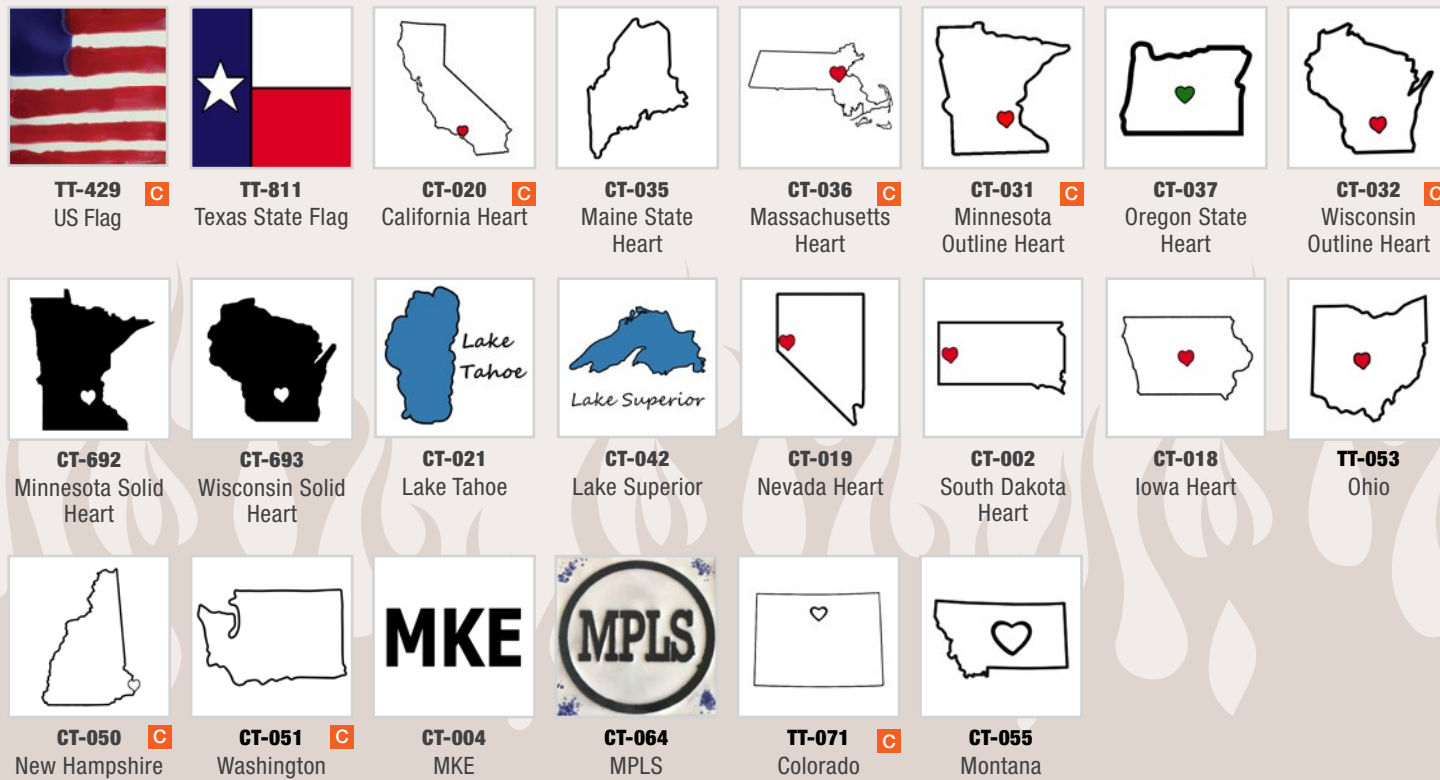

Available as a coaster

Native

U.S.A.

Around the World

Available as a coaster

Chillin'

Services

Judaic