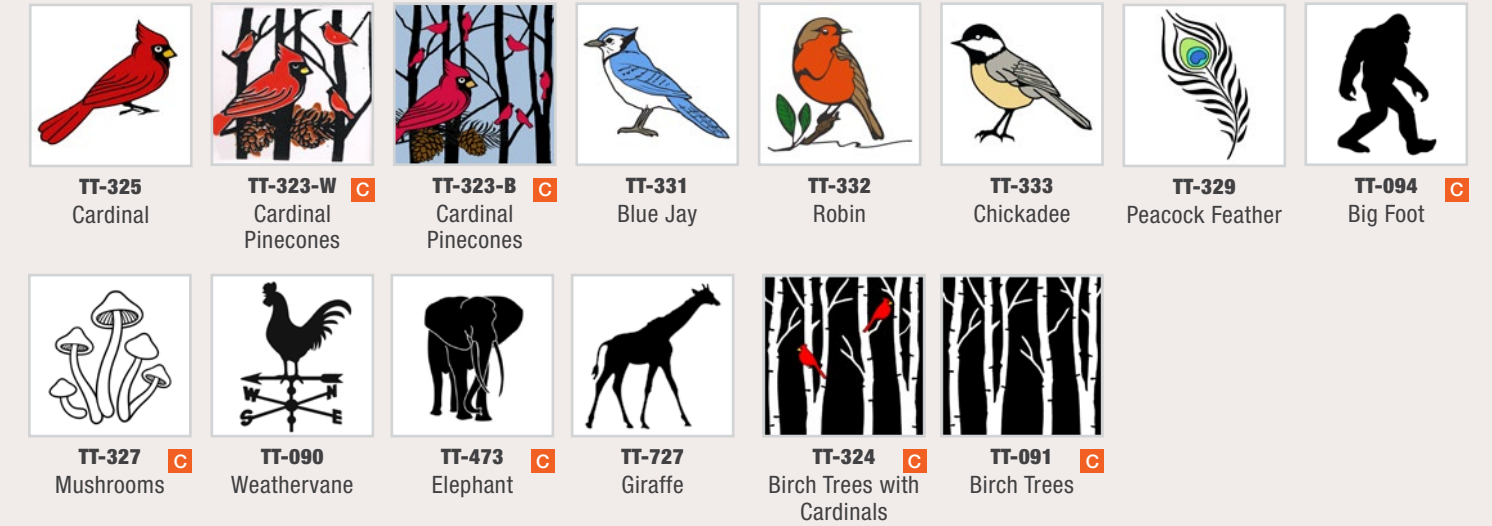

Persian Blue

Pumpkin Orange

Sage Green

Santa Fe

Snow Storm

Vibrant Red

Wild Flower

Antique Yellow

Black Ruby

Sky Blue

Lavender

Bright Green

Nature

Nature (continued)

Flowers

Berries & Fruits

 Available as a coaster

Asian

TT-121 Double Happiness
TT-156 Harmony
TT-157 Love
TT-158 Prosperity
TT-237 Beauty
TT-238 Eternity
TT-239 Friend
TT-243 Strength

TT-335 Courage
TT-337 Energy
TT-344 Peace
TT-347 Tranquility
TT-349 Wisdom
TT-351 Dream (Japanese)
TT-352 Happiness (Japanese)
TT-660 Health